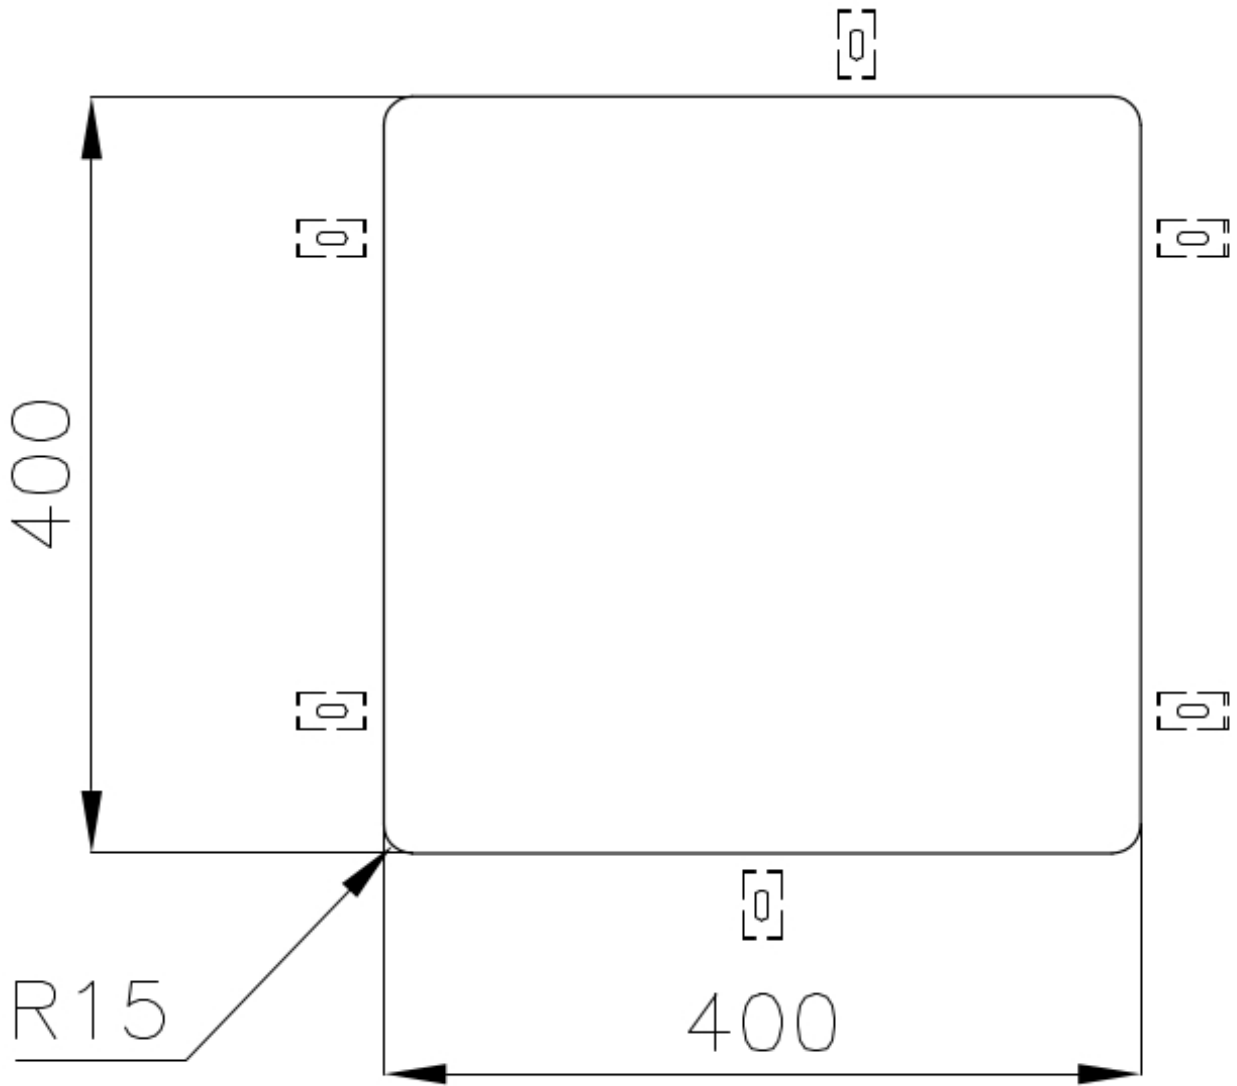

Drainer No

---

Width 44 cm

---

Bowl dimension 400 x 400 mm

---

Number of bowls 1 bowl

---

## TECHNICAL DATA

Cut out size  
Dimensioni per foratura top